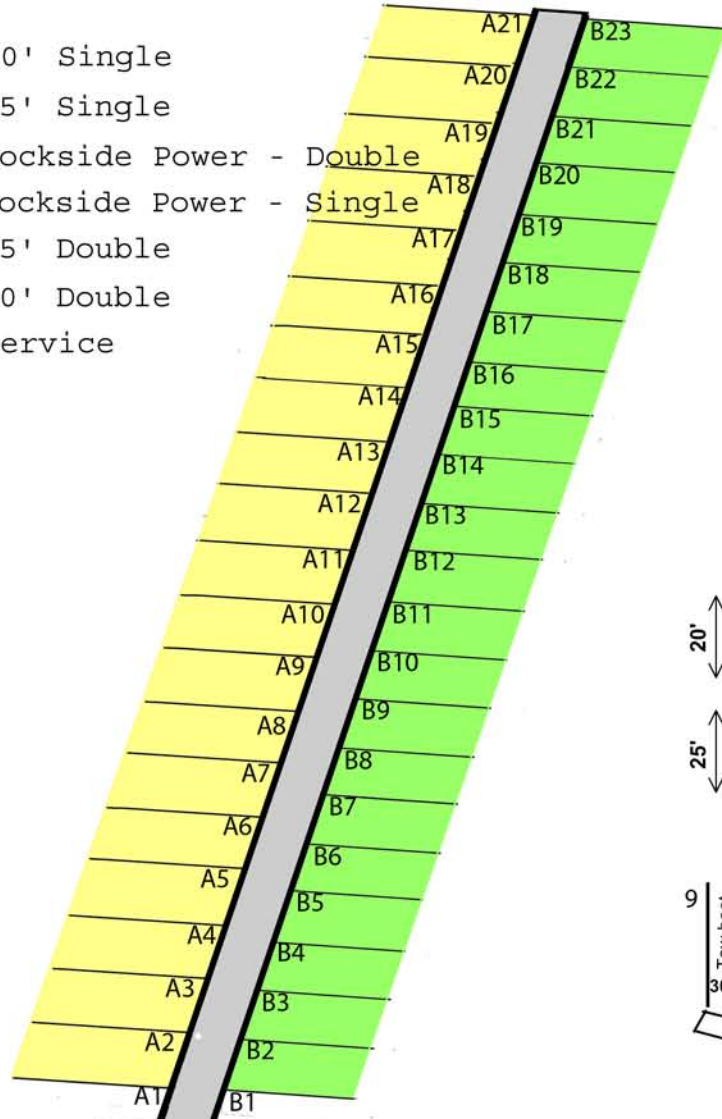

- 30' Single
- 25' Single
- Dockside Power - Double
- Dockside Power - Single
- 25' Double
- 20' Double
- Service

*NOT TO SCALE